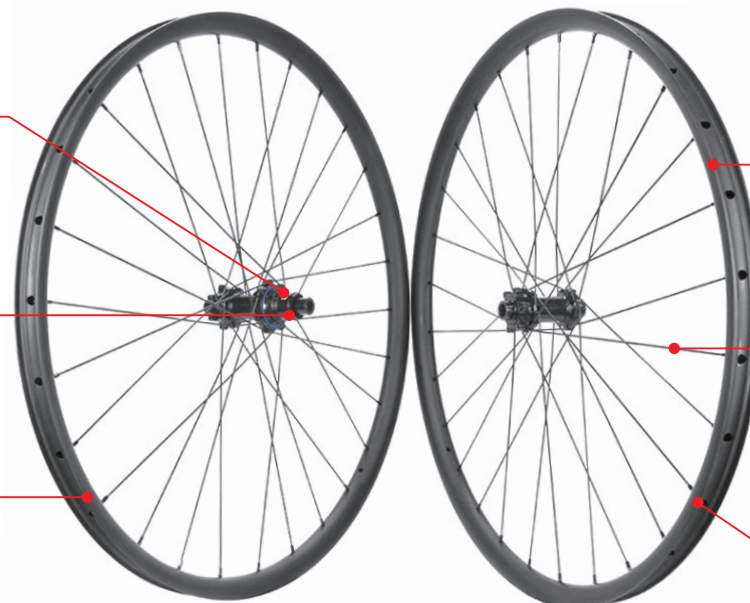

ProX 87MB MTB Boost Hub
6-bolt and Center Lock optional

6-Pawl Freehub System
Shimano 11s, Microspline 12s or SRAM XD optional

Tubeless Ready

XC/TR/AM/EN rims optional

Pillar 1423 spokes, strong&stiff

Precise Wheels Handbuilt

ProX Budget 87MB Mountain Bike Boost Carbon Wheels

Model	87MB-PAD930-1423	87MB-PAD930GP-1423	87MB-PAD933-1423	87MB-PAD933GP-1423	87MB-PAD938-AM-1423	87MB-PAD940-1423
Rim Drawing						
Rim Offset	2.6mm	2.6mm	3mm	3mm	3mm	3.5mm
Rim Width	30mm	30mm	33mm	33mm	38mm	40mm
Tire Type	Tubeless or Clincher	Tubeless or Clincher	Tubeless or Clincher	Tubeless or Clincher	Tubeless or Clincher	Tubeless or Clincher
Hub	ProX 87MB	ProX 87MB	ProX 87MB	ProX 87MB	ProX 87MB	ProX 87MB
Front Size	15*110mm	15*110mm	15*110mm	15*110mm	15*110mm	15*110mm
Rear Size	12*148mm	12*148mm	12*148mm	12*148mm	12*148mm	12*148mm
Spoke	Pillar 1423	Pillar 1423	Pillar 1423	Pillar 1423	Pillar 1423	Pillar 1423
Tire Size (Recommended)	29*2.0"-2.4"	29*2.0"-2.4"	29*2.1"-2.5"	29*2.1"-2.5"	29*2.3"-2.8"	29*2.35"-3.0"
Weight (+/-3%)	1518g	1418g	1558g	1478g	1678g	1778g