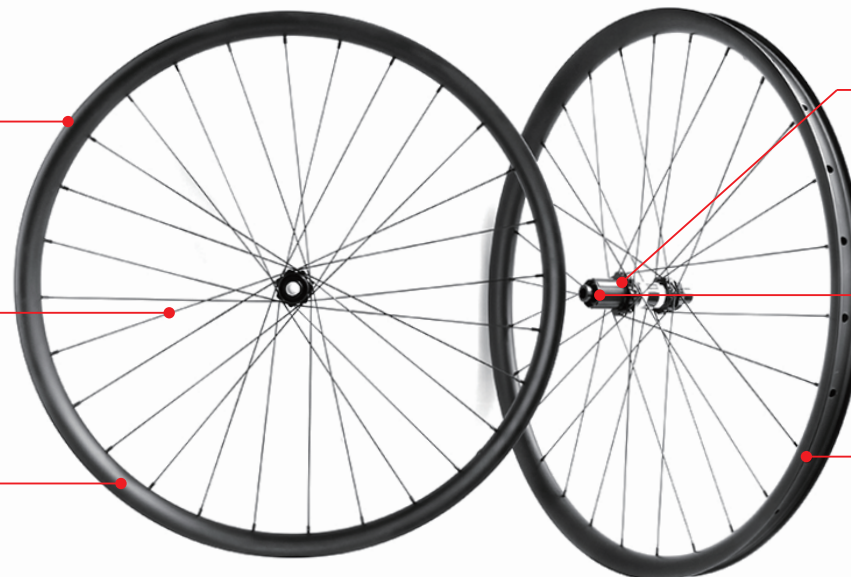

XC/TR/AM/EN rims optional

Pillar 1423 spokes, strong&stiff

Precise Wheels Handbuilt

DT Swiss 350 MTB Boost Hubs

Ratchet Freehub System
Shimano 11s, Microspline 12s or SRAM XD optional

Tubeless Ready

ProX Premium DT350 Mountain Bike Boost Carbon Wheels

Model	350MB-PAD930-Race	350MB-PAD930GP-Race	350MB-PAD933-Race	350MB-PAD933GP-Race	350MB-PAD938-AM-Race	350MB-PAD940-Race
Rim Drawing						
Rim Offset	2.6mm	2.6mm	3mm	3mm	3mm	3.5mm
Rim Width	30mm	30mm	33mm	33mm	38mm	40mm
Tire Type	Tubeless or Clincher	Tubeless or Clincher	Tubeless or Clincher	Tubeless or Clincher	Tubeless or Clincher	Tubeless or Clincher
Hub	DT350 Boost	DT350 Boost	DT350 Boost	DT350 Boost	DT350 Boost	DT350 Boost
Front Size	15*110mm	15*110mm	15*110mm	15*110mm	15*110mm	15*110mm
Rear Size	12*148mm	12*148mm	12*148mm	12*148mm	12*148mm	12*148mm
Spoke	Sapim Race	Sapim Race	Sapim Race	Sapim Race	Sapim Race	Sapim Race
Tire Size (Recommended)	29*2.0"-2.4"	29*2.0"-2.4"	29*2.1"-2.5"	29*2.1"-2.5"	29*2.3"-2.8"	29*2.35"-3.0"
Weight (+/-3%)	1486g	1386g	1526g	1446g	1666g	1746g